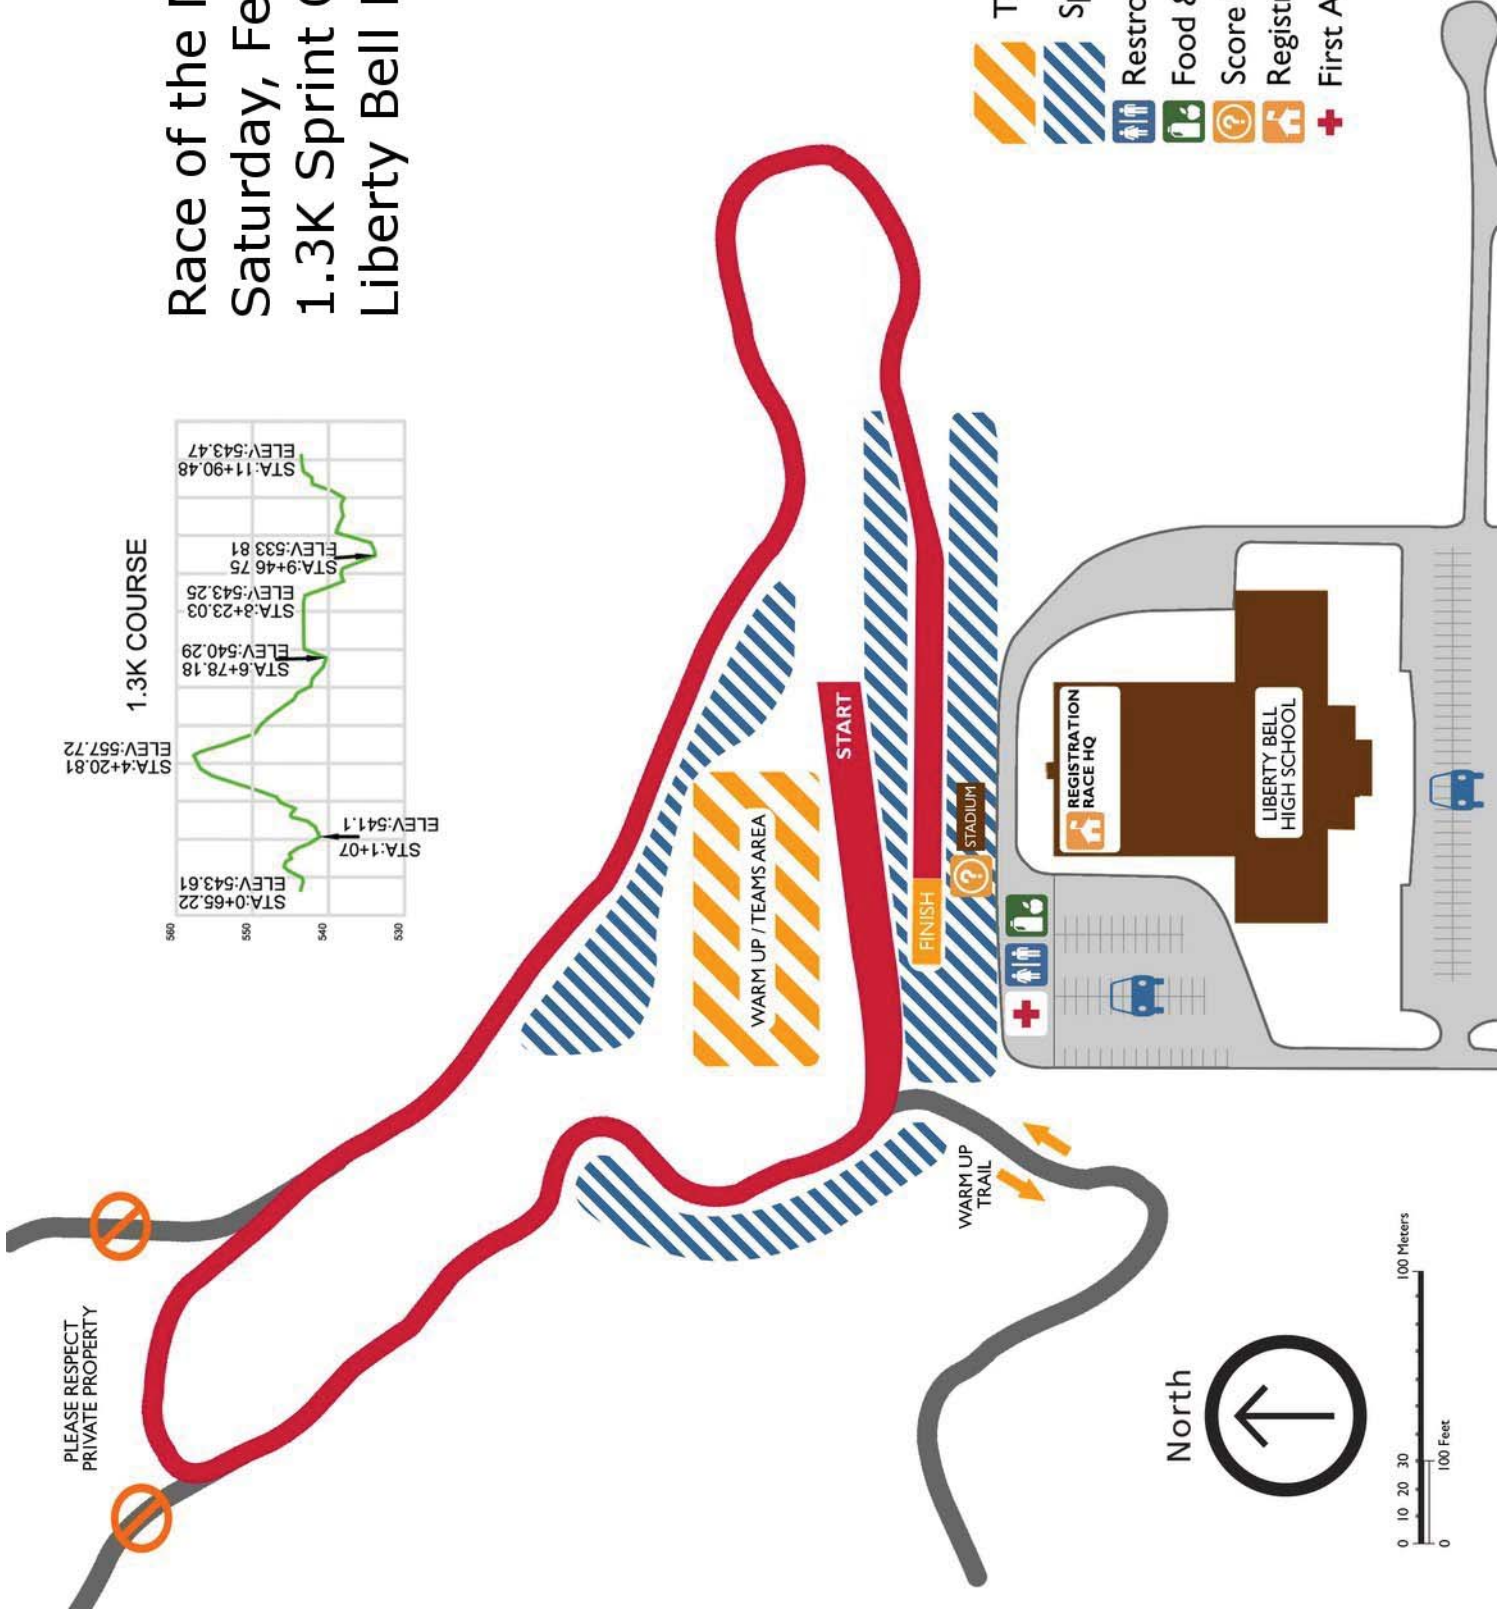

Race of the Methow Saturday, February 5 1.3K Sprint Course Liberty Bell High School

- Teams Zone
- Spectator Zone
- Restrooms
- Food & Drink
- Score Board
- Registration / HQ
- First Aid

PLEASE RESPECT PRIVATE PROPERTY