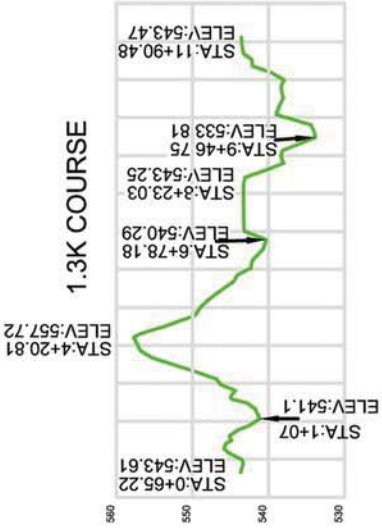

Race of the Methow Saturday, February 5 1.3K Sprint Course Liberty Bell High School

- Teams Zone
- Spectator Zone
- Restrooms
- Food & Drink
- Score Board
- Registration / HQ
- First Aid

PLEASE RESPECT PRIVATE PROPERTY