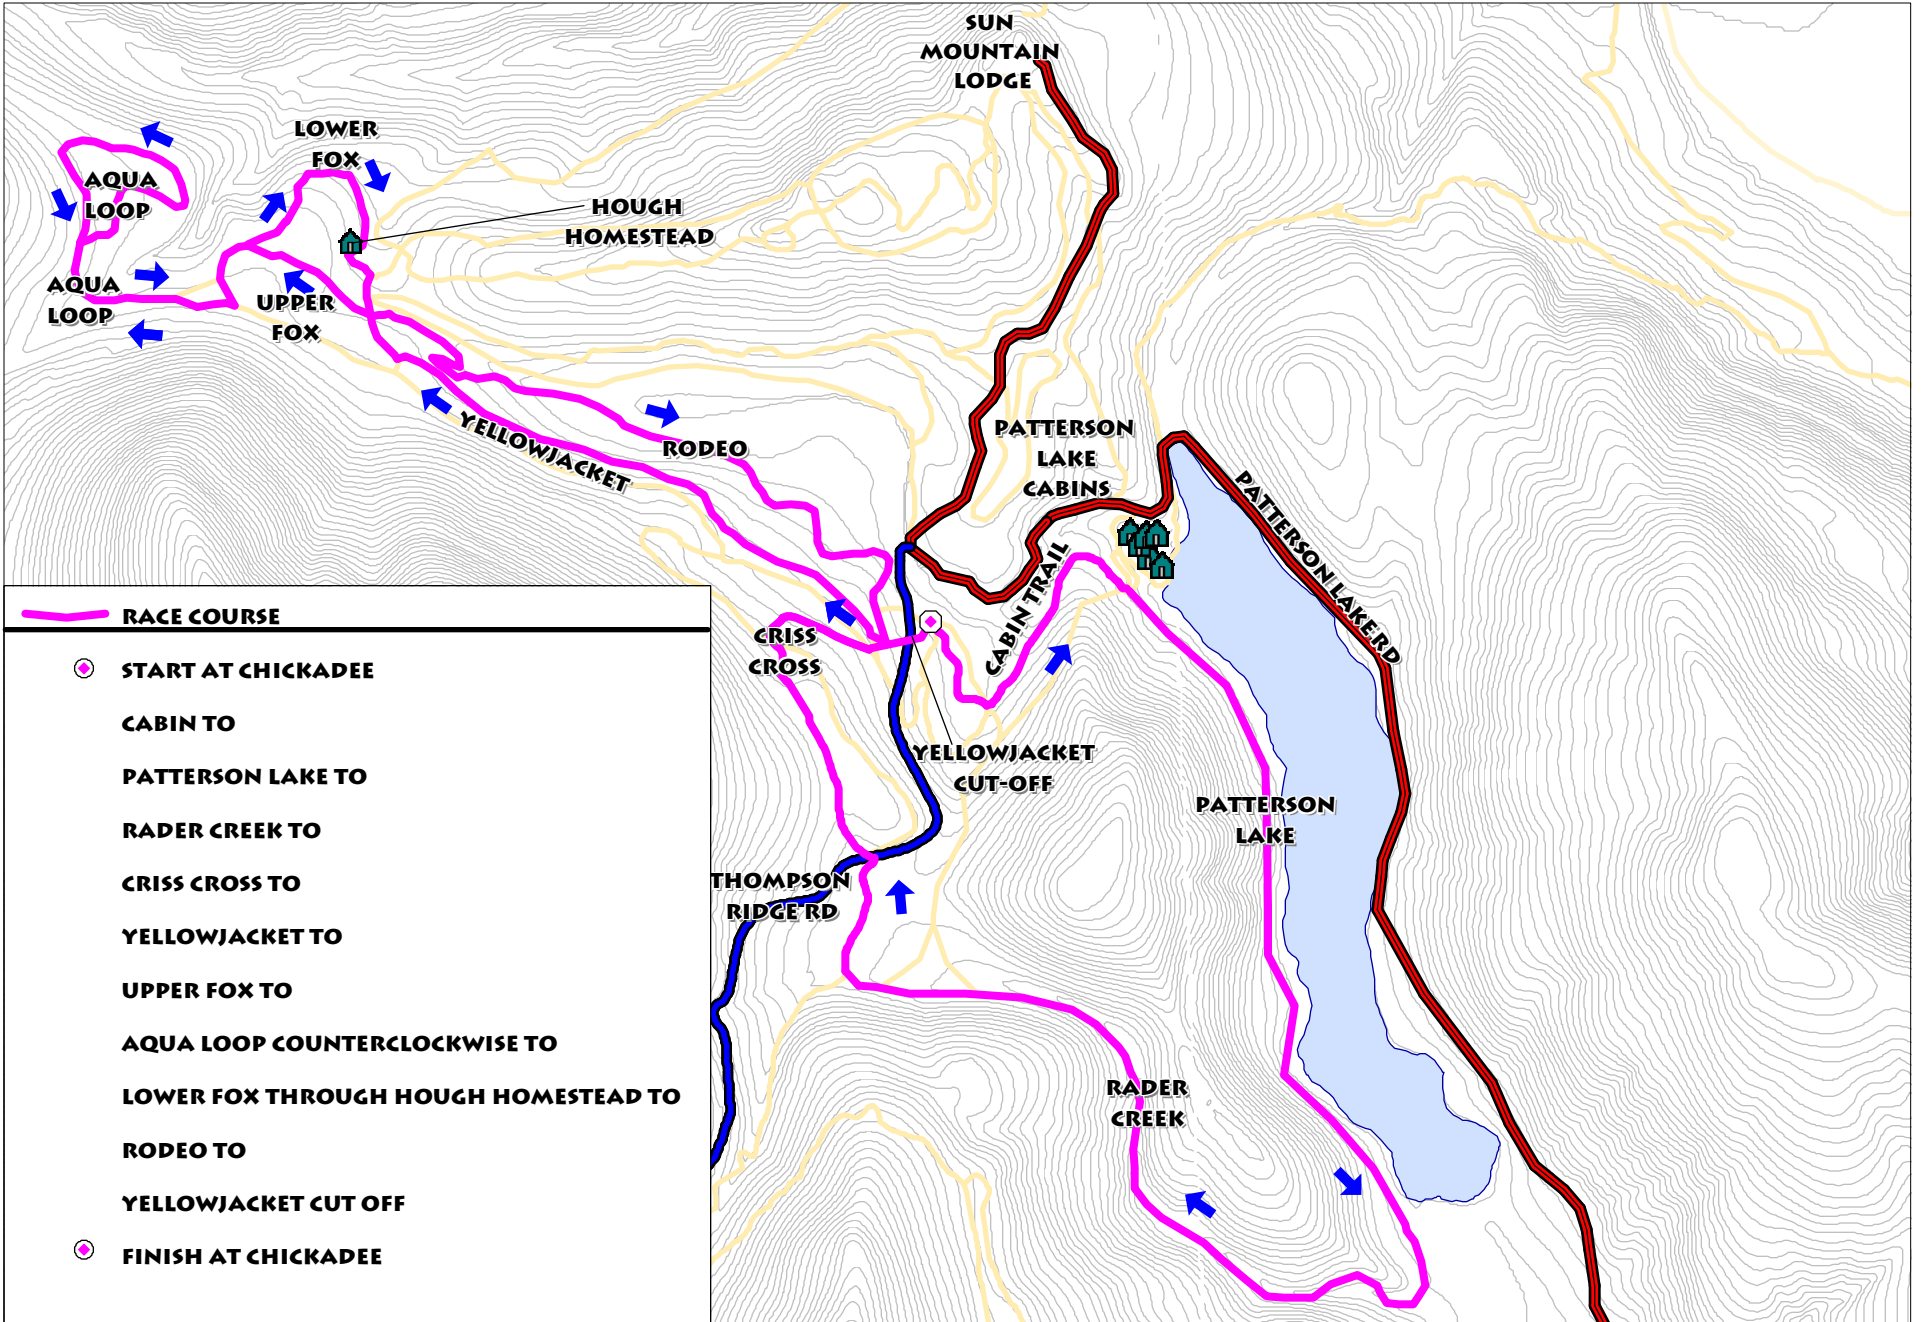

RUN THE SUN

10 MILE COURSE

- RACE COURSE
- START AT CHICKADEE
- CABIN TO
- PATTERSON LAKE TO
- RADER CREEK TO
- CRISS CROSS TO
- YELLOWJACKET TO
- UPPER FOX TO
- AQUA LOOP COUNTERCLOCKWISE TO
- LOWER FOX THROUGH HOUGH HOMESTEAD TO
- RODEO TO
- YELLOWJACKET CUT OFF
- FINISH AT CHICKADEE

● RACE START/FINISH AT THE CHICKADEE TRAILHEAD

SCALE: 1 INCH = 1800 FEET
 CONTOUR INTERVAL: 25 FEET
 7/06/07