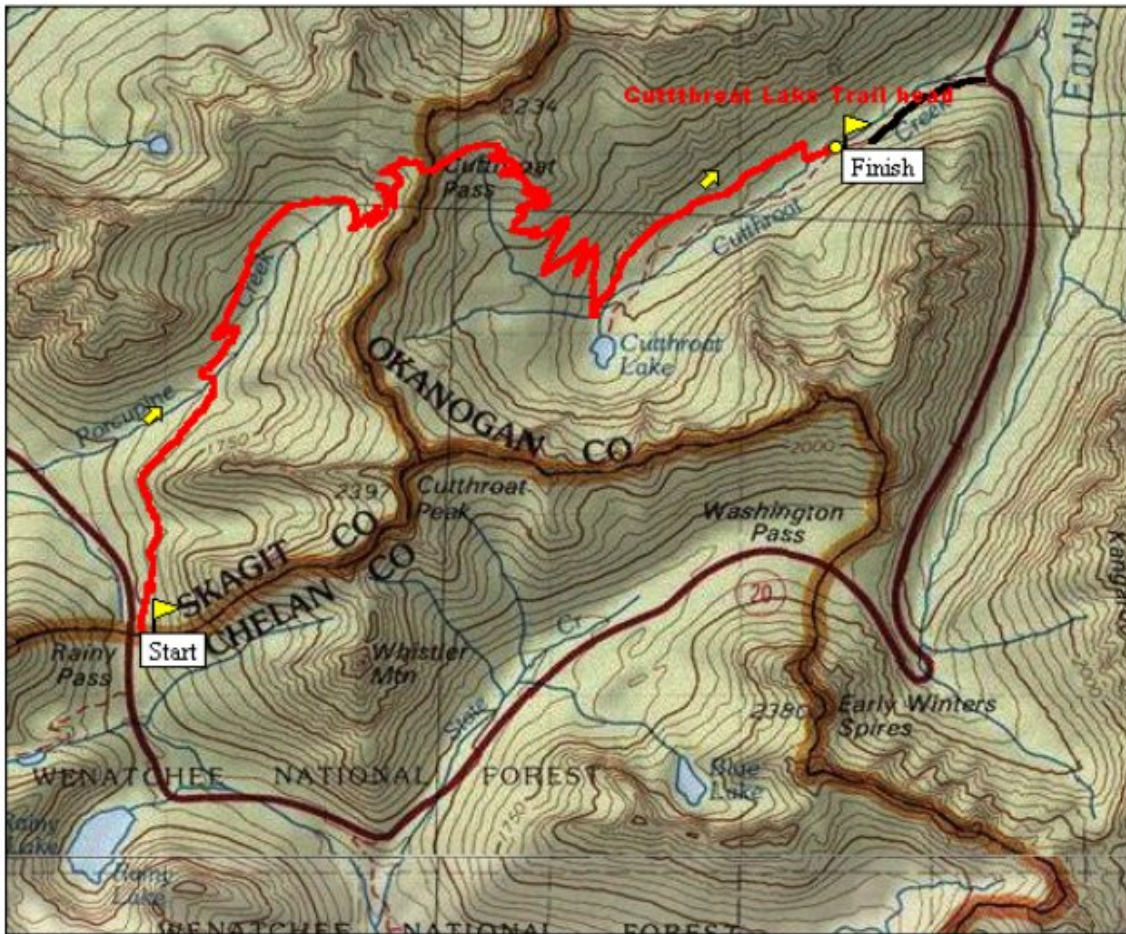

CUTTHROAT CLASSIC COURSE MAP & PROFILE

TN \nearrow MN
18°

Map created with TOPO!® ©2003 National Geographic (www.nationalgeographic.com/topo)