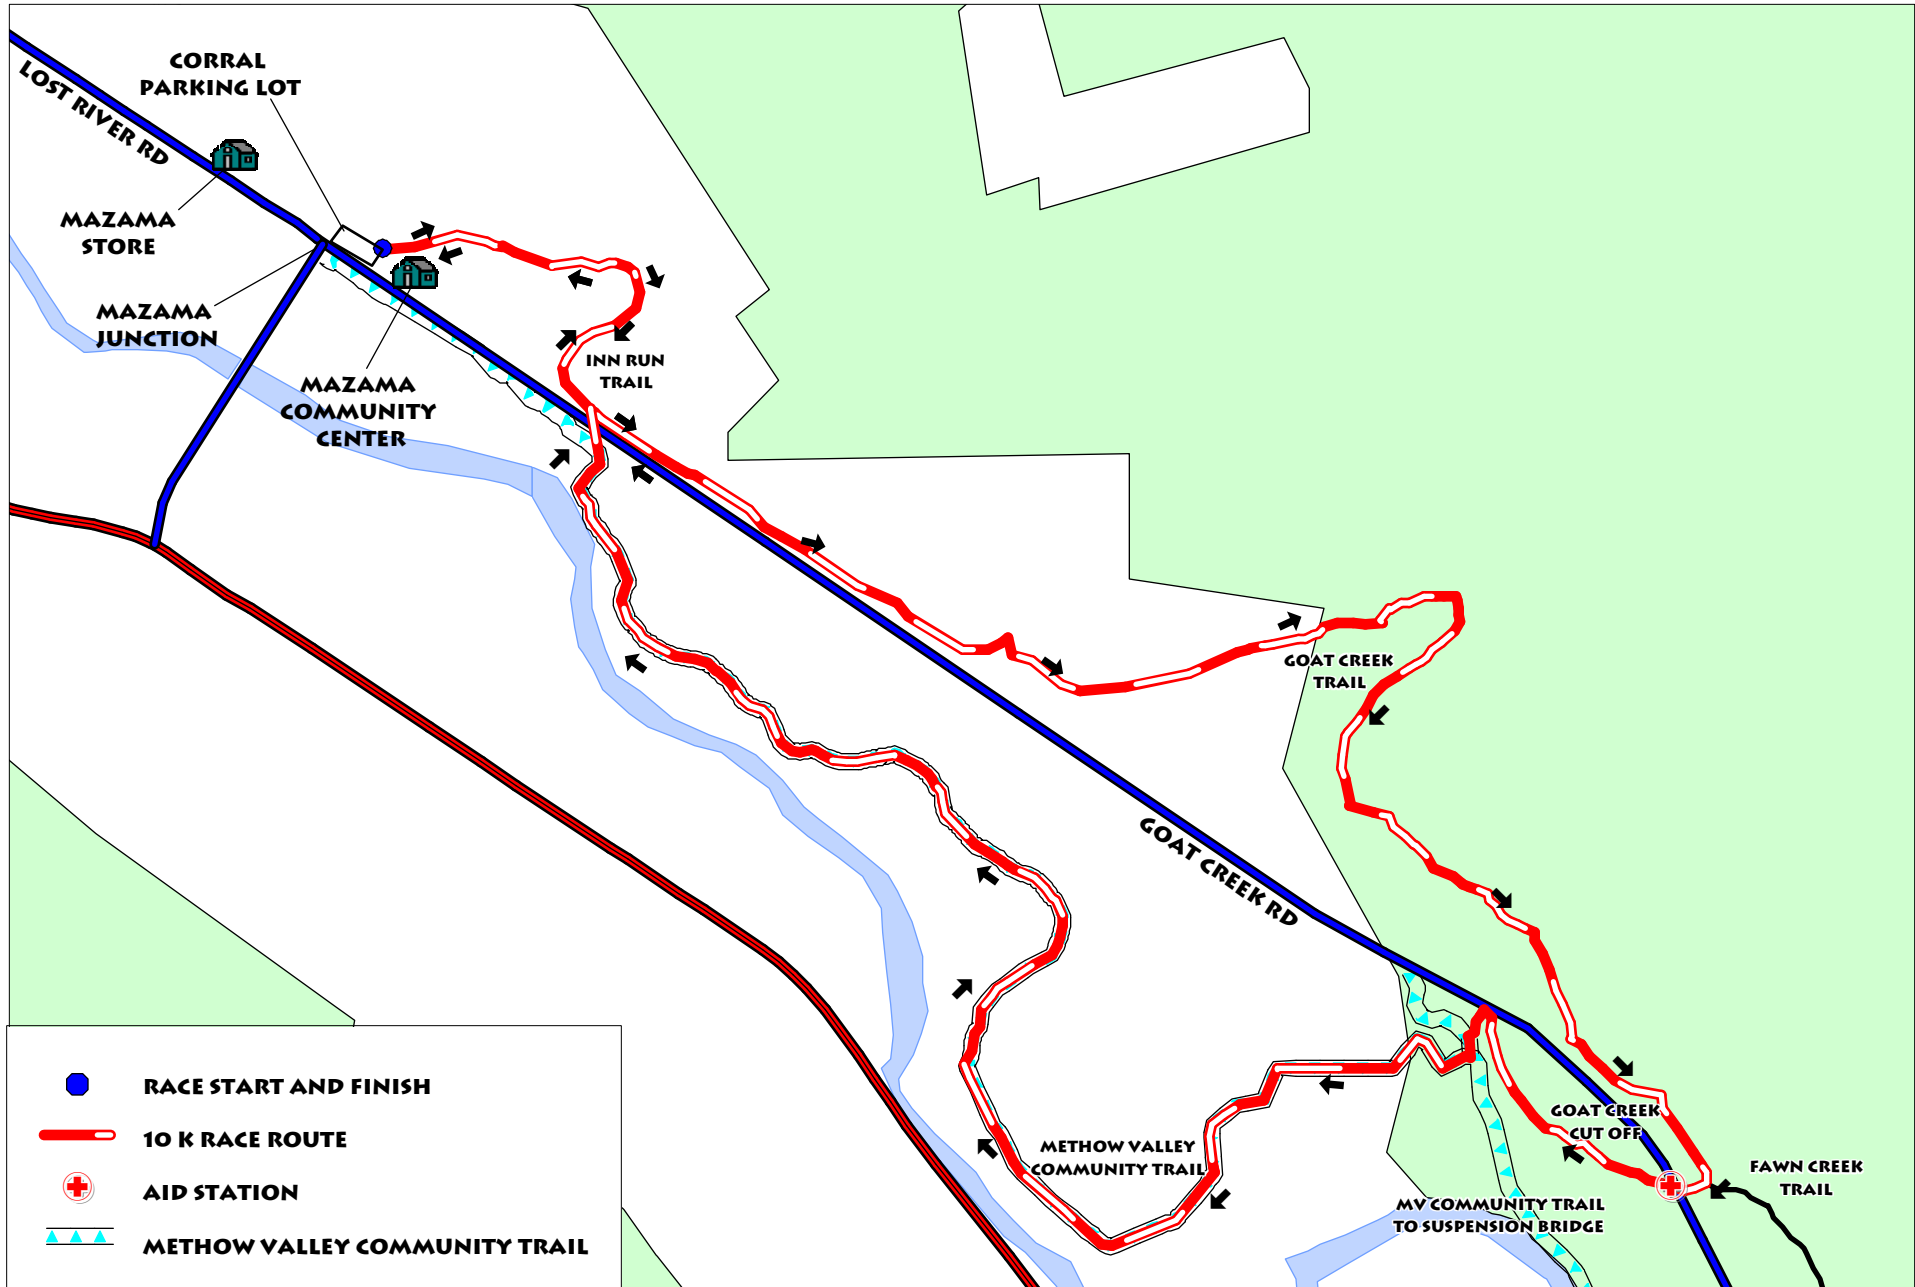

MAZAMA 10K FUN RUN

SCALE: 1 INCH = 1,260 FEET
5/24/07