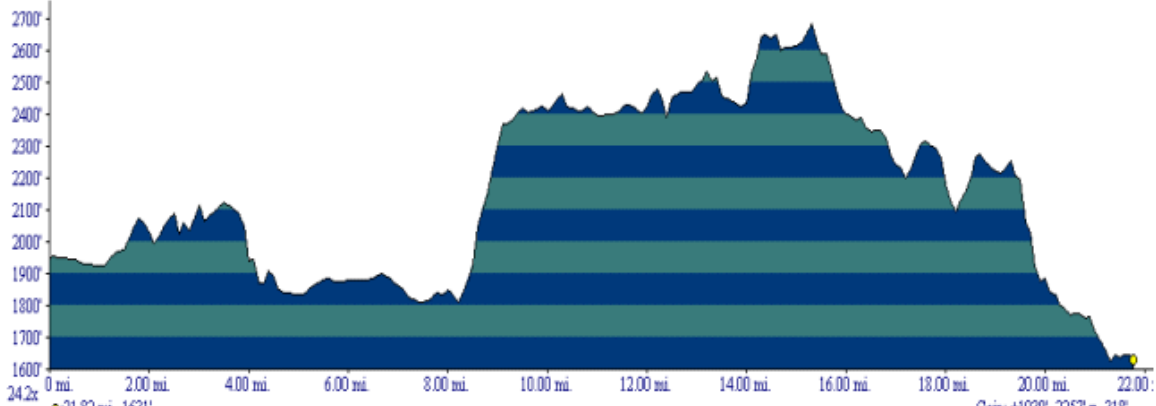

# SUNFLOWER RELAY & IRON EVENT

Profile created with TOPO!® ©2003 National Geographic (www.nationalgeographic.com/topo)