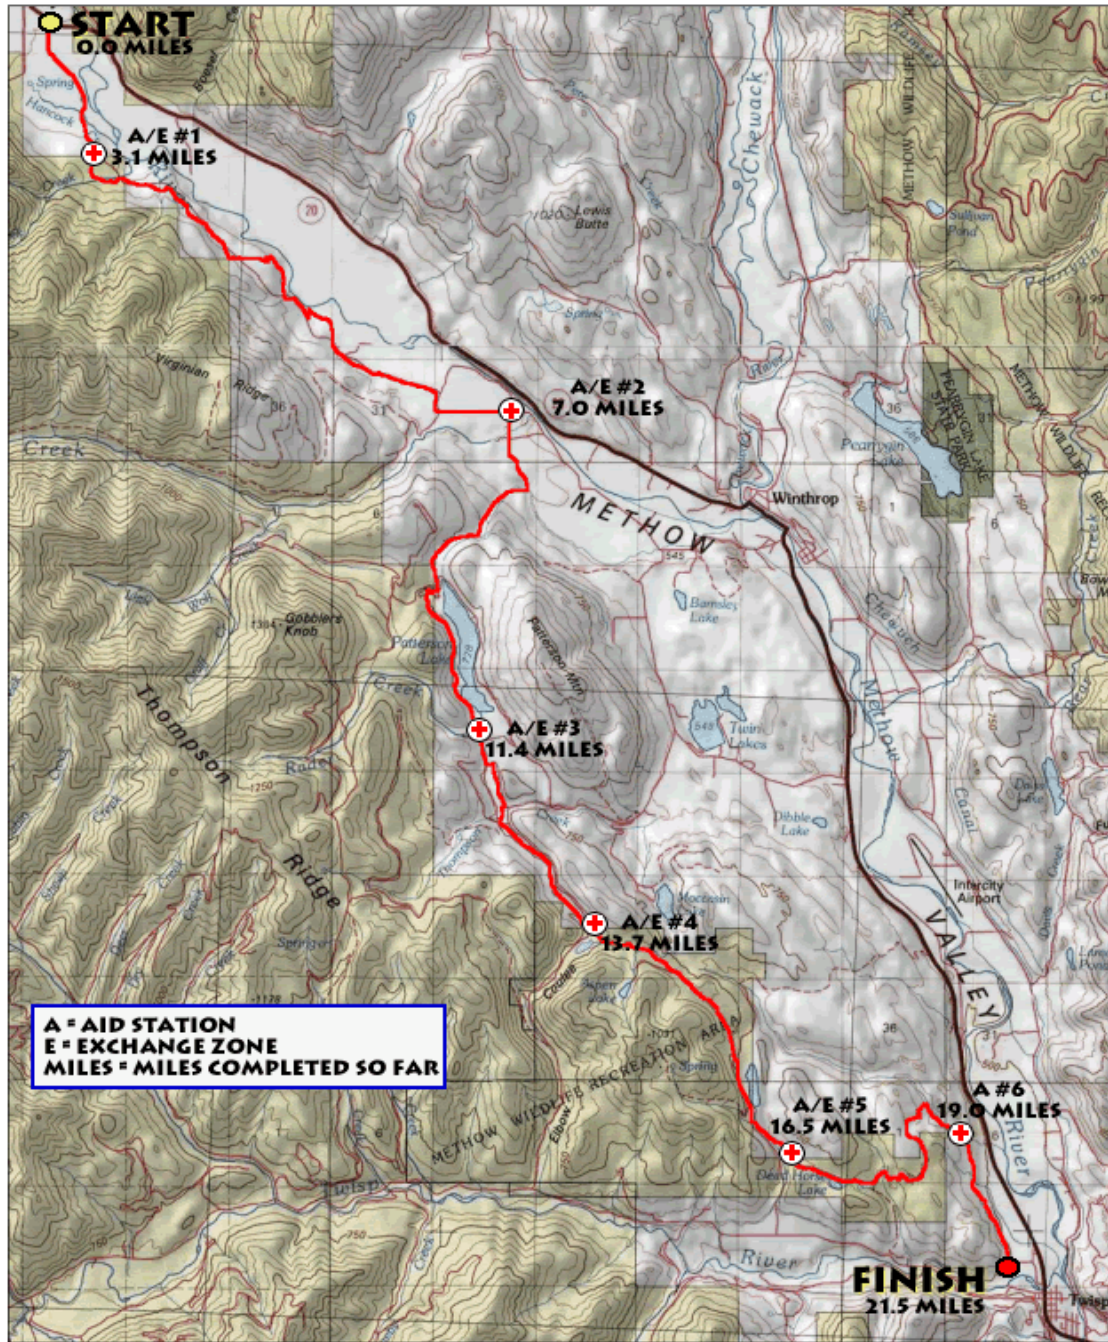

# SUNFLOWER RELAY & IRON EVENT

Profile created with TOPO!® ©2003 National Geographic (www.nationalgeographic.com/topo)