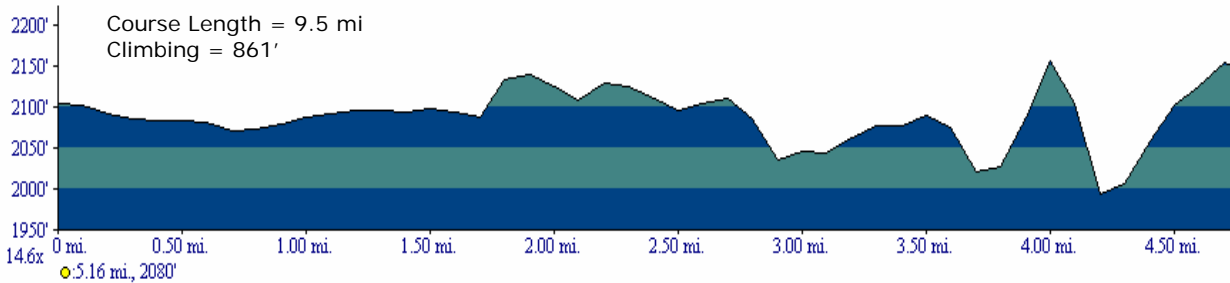

Time Trial, Mazama

Profile created with TOPO!® ©2003 National Geographic (www.nationalgeographic.com/topo)