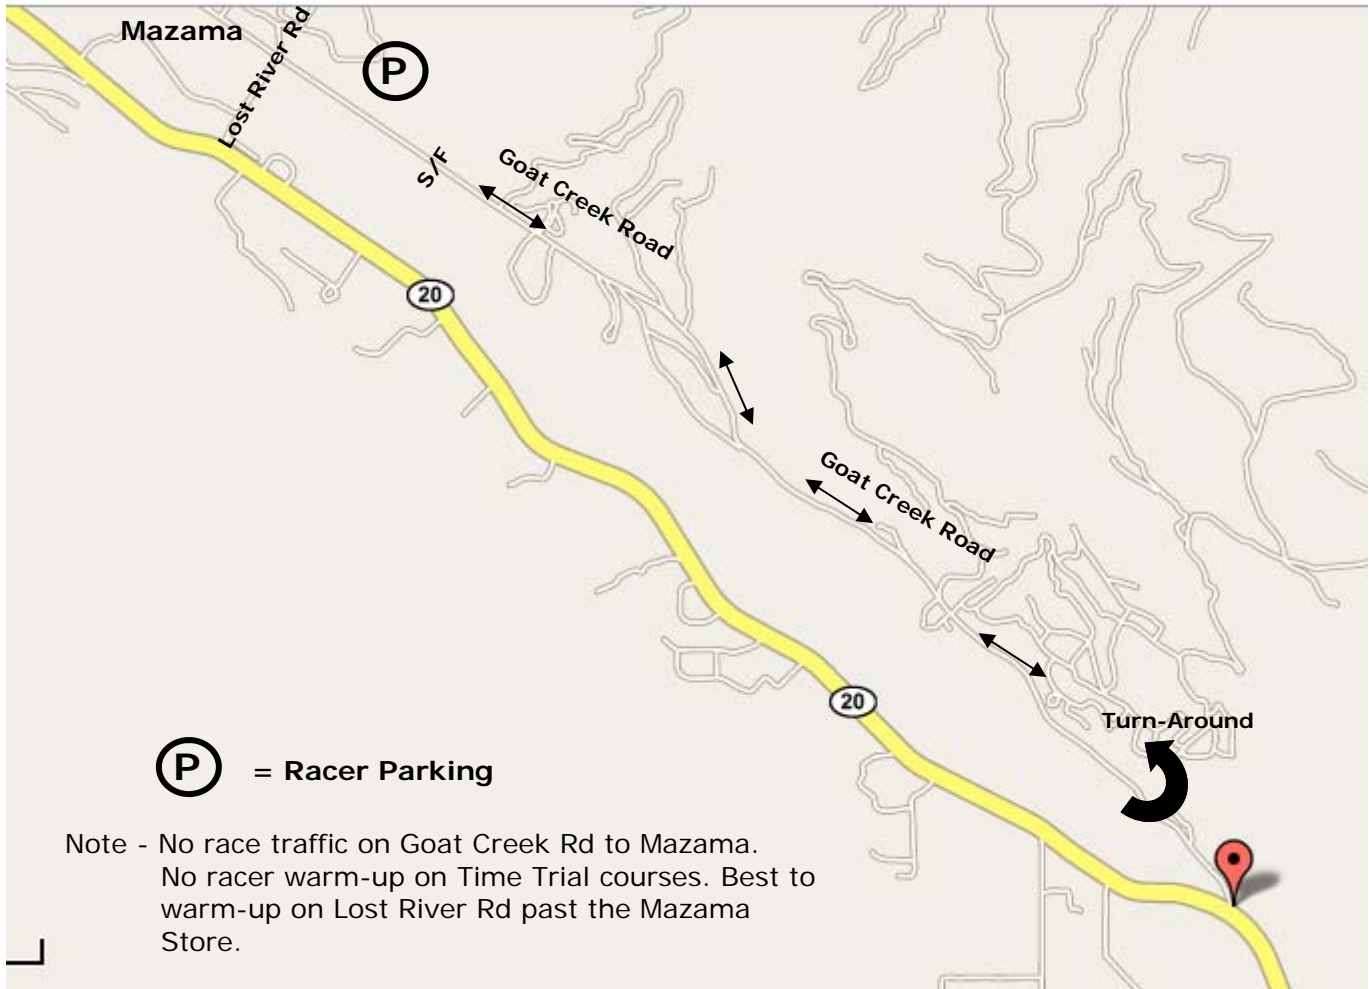

Time Trial, Mazama

Profile created with TOPO!® ©2003 National Geographic (www.nationalgeographic.com/topo)