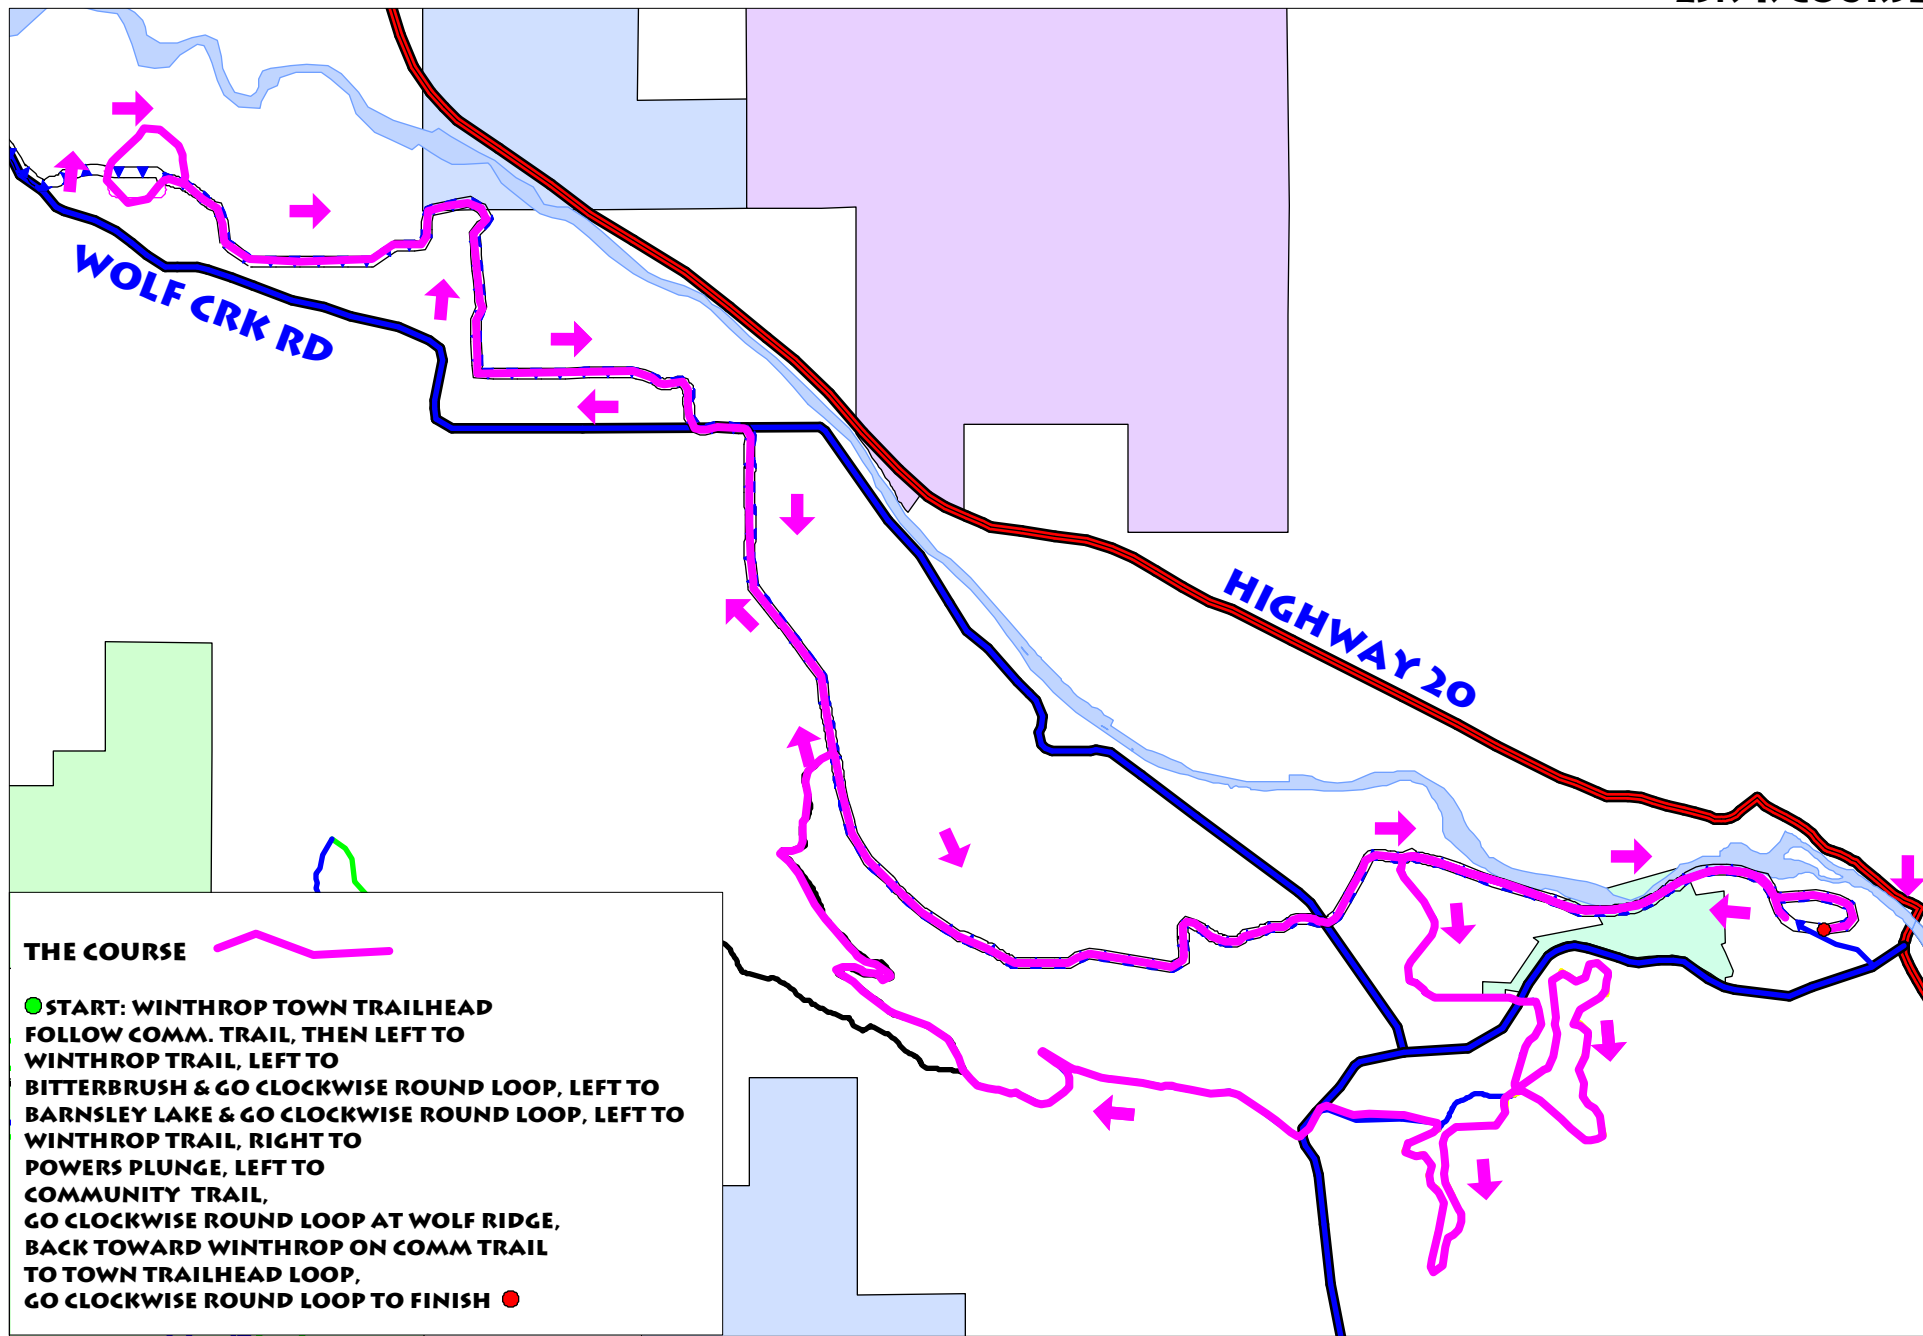

METHOW PURSUIT

25.9 K COURSE

SCALE: 1 INCH = 2,343 FEET
1/9/09